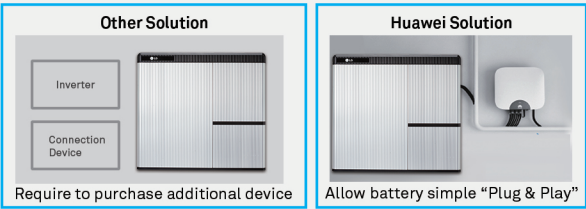

BATTERY READY, SECURE FUTURE

With the high price of battery dropping rapidly, delaying installing at a later date appears to be the smarter move. However, with Huawei battery ready inverter you can easily add a battery now or any time in the future – with simple Plug & Play.

No need to purchase additional battery connection device or conduct system retrofit.